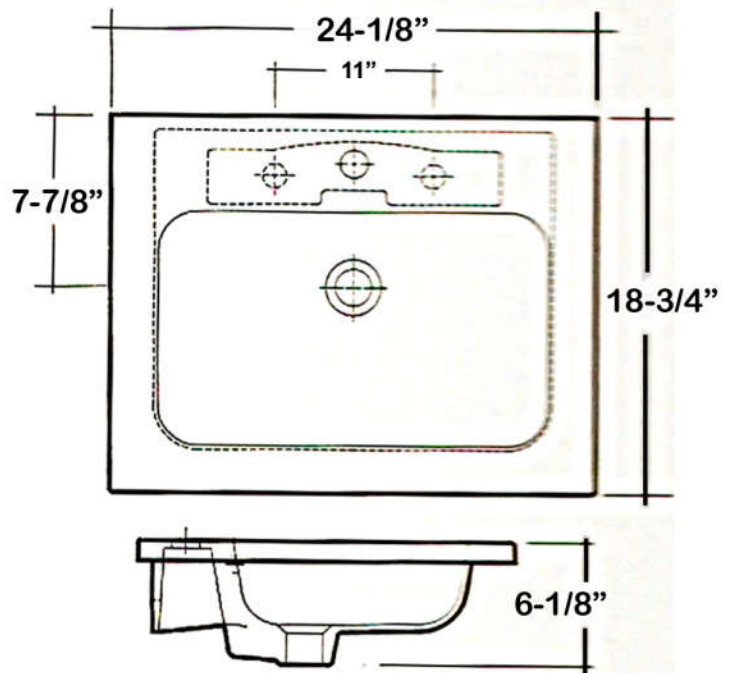

CILLA 24" DROP-IN BASIN

Cat. No.
4-15X

Drain not included

W: 24-1/8"
D: 18-3/4"
H: 6-1/8"

Interior Dimensions:

Basin Interior: 19-1/2" x 12"
Basin Depth: 5"
Water depth to overflow: 2-1/4"
Faucet: 1-3/8"
Back of basin to center of faucet: 2-1/2"
Back of basin to center of drain: 8-3/8"
Mount bolts height: 3-3/4"
Mount holes cc: 11"

Features:

- ▶ Made of Vitreous China
- ▶ Available for 1-hole and 8" widespread
- ▶ Pre-drilled overflow
- ▶ Self Rimming

Colors:

WH White

Meets or exceeds the following specifications: ASME A112.19.2 2018 and CSA B45.1-18 for ceramic plumbing fixtures.

Dimensions of fixture are nominal and may vary within the range of tolerances established by ANSI Standard A112.19.2-2018. Dimensions and specifications subject to change without notice.